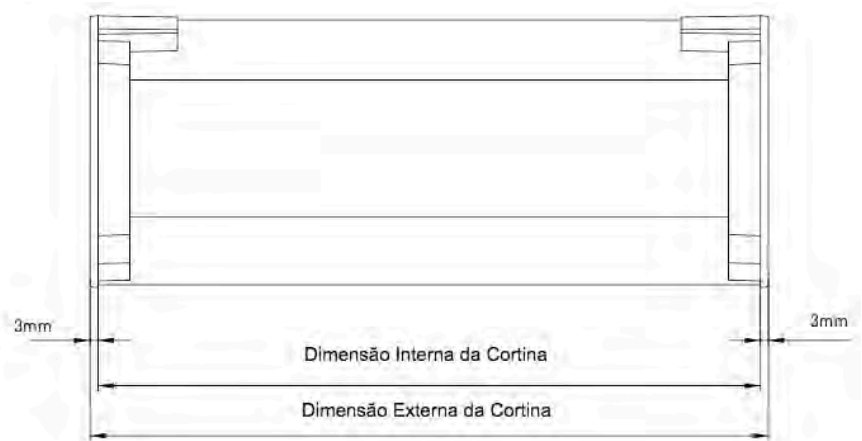

5		REGUA 9mm P/ BANDO FRS 100/80		
		101.059.000.09.00	Com Fita Dupla-Face	75 m
Usar com: BANDO ALUM. P/ FRS100 OU BANDO ALUM. P/ FRS80				

6		SUPORTE CANTO P/ BANDO FRS 100		
		027.031.000.10.00	Crude	10 unid
Usar com: BANDO ALUM. P/ FRS100				

7		PERFIL SUP. ALUM STD. P/ FRS80/FRS 100		
		008.302.005.00.00	White	6 m
		008.302.000.00.00	Crude	6 m
0,264 Kg/m				

8		GARRA CRUDE UNIVERSAL P/ BANDO FRS 100/80		
		112.023.000.80.00	Crude	50 unid
Usar com: BANDO ALUM. P/ FRS80