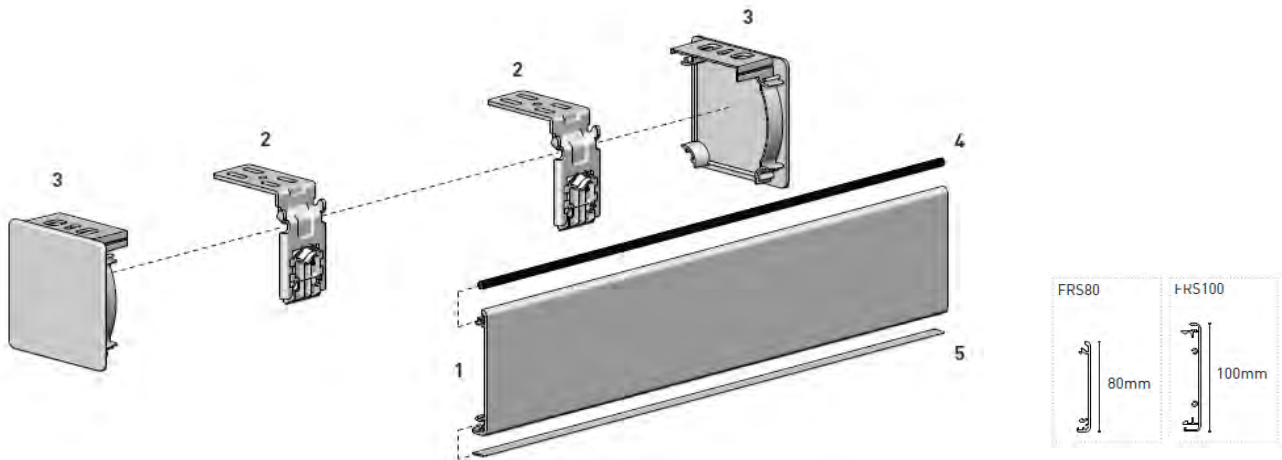

Bandô

FRS 80mm

1		BANDO ALUM. P/ FRS 80		
		008.300.000.00.00	Crude	6 m
		008.300.005.00.00	White	6 m
		0,509 Kg/m		
2		SUPORTE CENTRAL INSTAL. CRUDE P/ BANDO FRS 80		
		027.027.000.00.00	Crude	25 unid
		Usar com: BANDO ALUM. P/ FRS80		
3		TAMPA PLAST. PURE WHITE P/ BANDO FRS 80		
		019.002.001.80.00	White	5 jogos
		019.002.233.80.00	Black	5 jogos
		019.002.003.80.00	Ivory	5 jogos
		019.002.002.80.00	Silver Gray	5 jogos
		Usar com: BANDO ALUM. P/ FRS80		
4		BAGUETE BLACK 4,60mm P/ BANDO FRS 100/80		
		155.006.041.00.00	Borracha	500 m
		Usar com: BANDO ALUM. P/ FRS100 OU BANDO ALUM. P/ FRS80